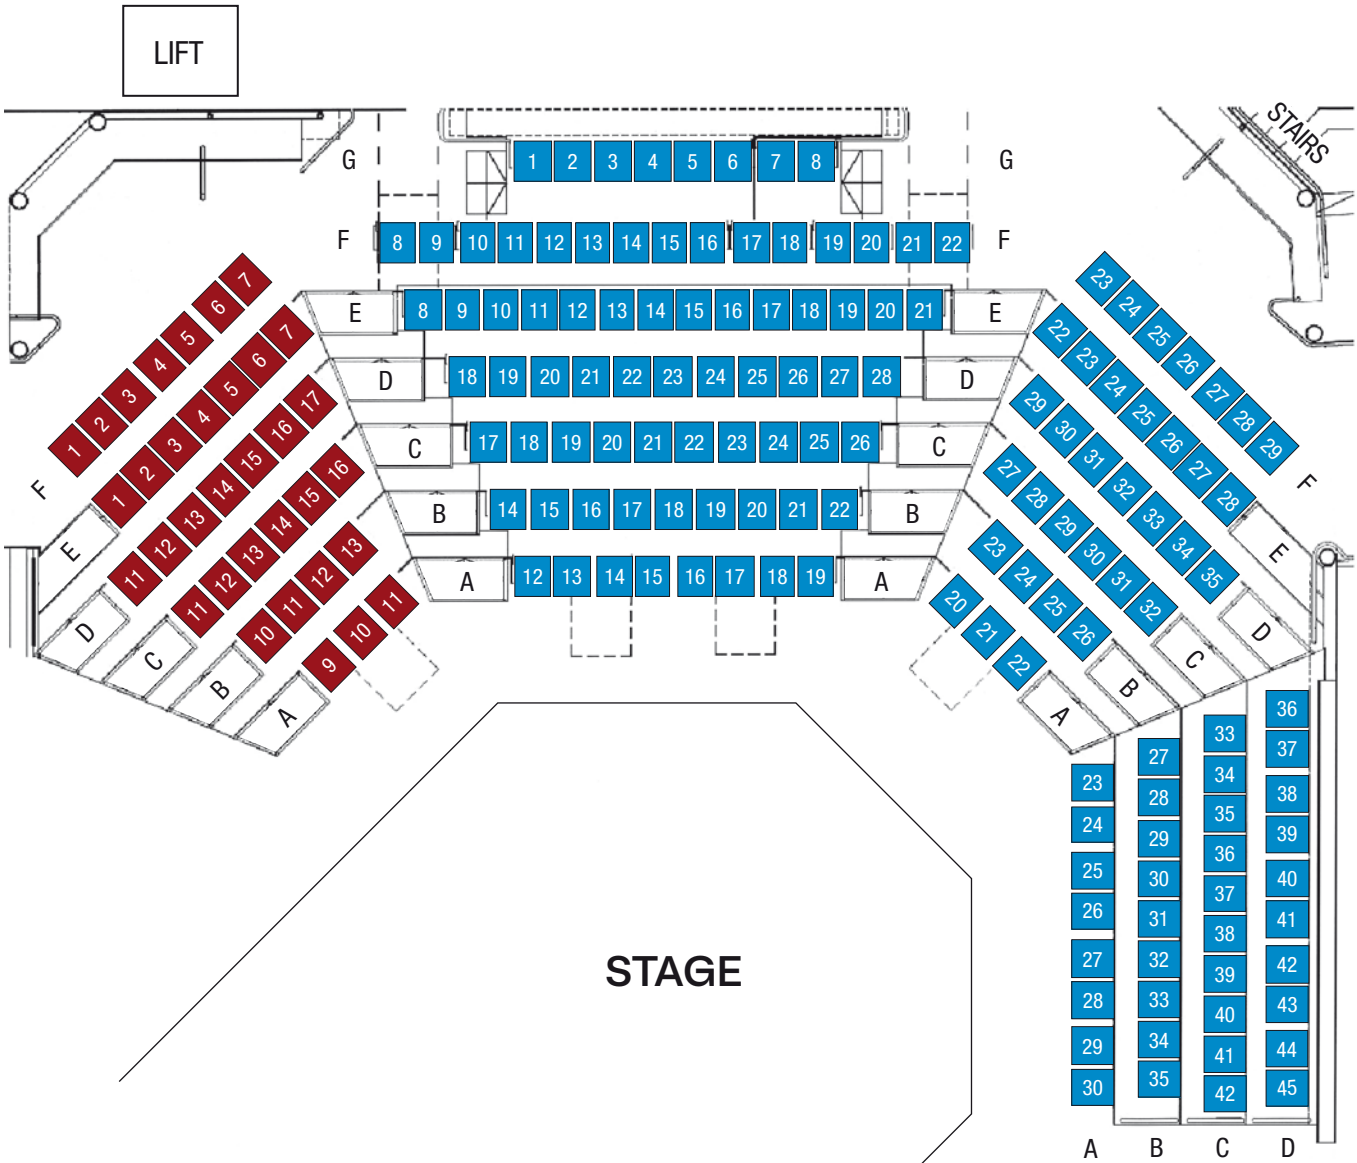

THEATRE ROYAL

Studio Theatre Stalls Off Prompt Thrust

- Premium Reserve
- A Reserve