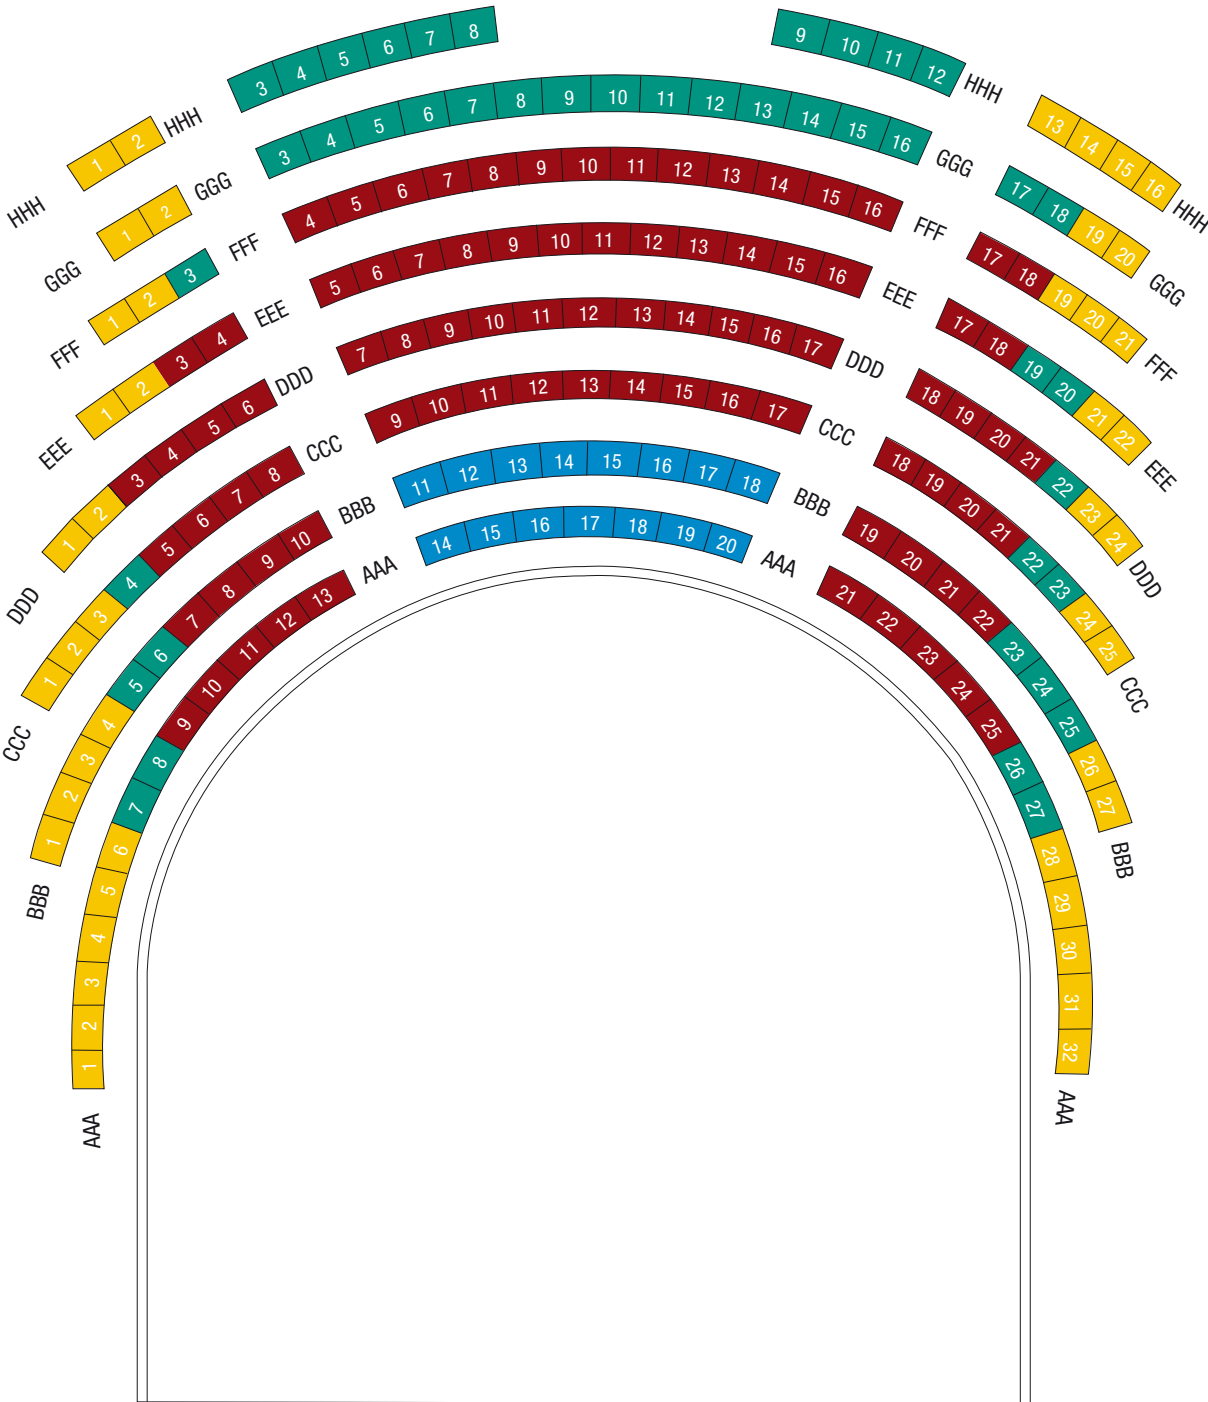

## Theatre Royal Gallery

### STAGE

- Premium
- A Reserve
- B Reserve
- C Reserve