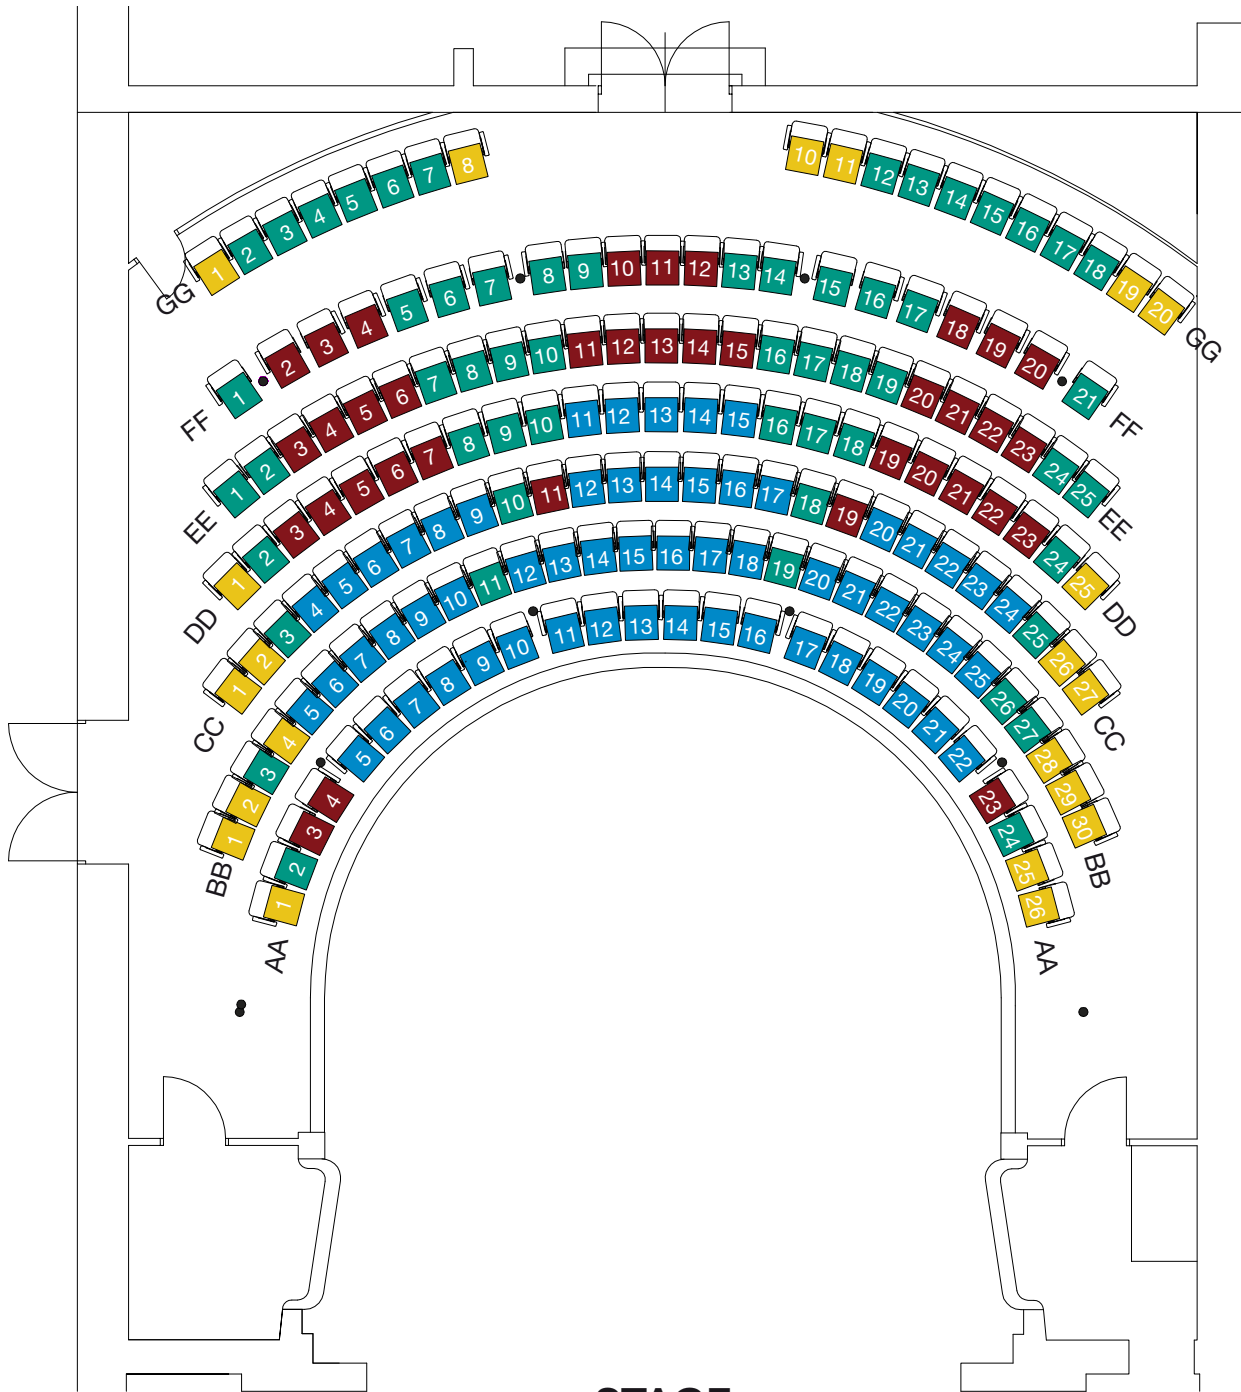

Theatre Royal Dress Circle

STAGE

- Premium
- A Reserve
- B Reserve
- C Reserve