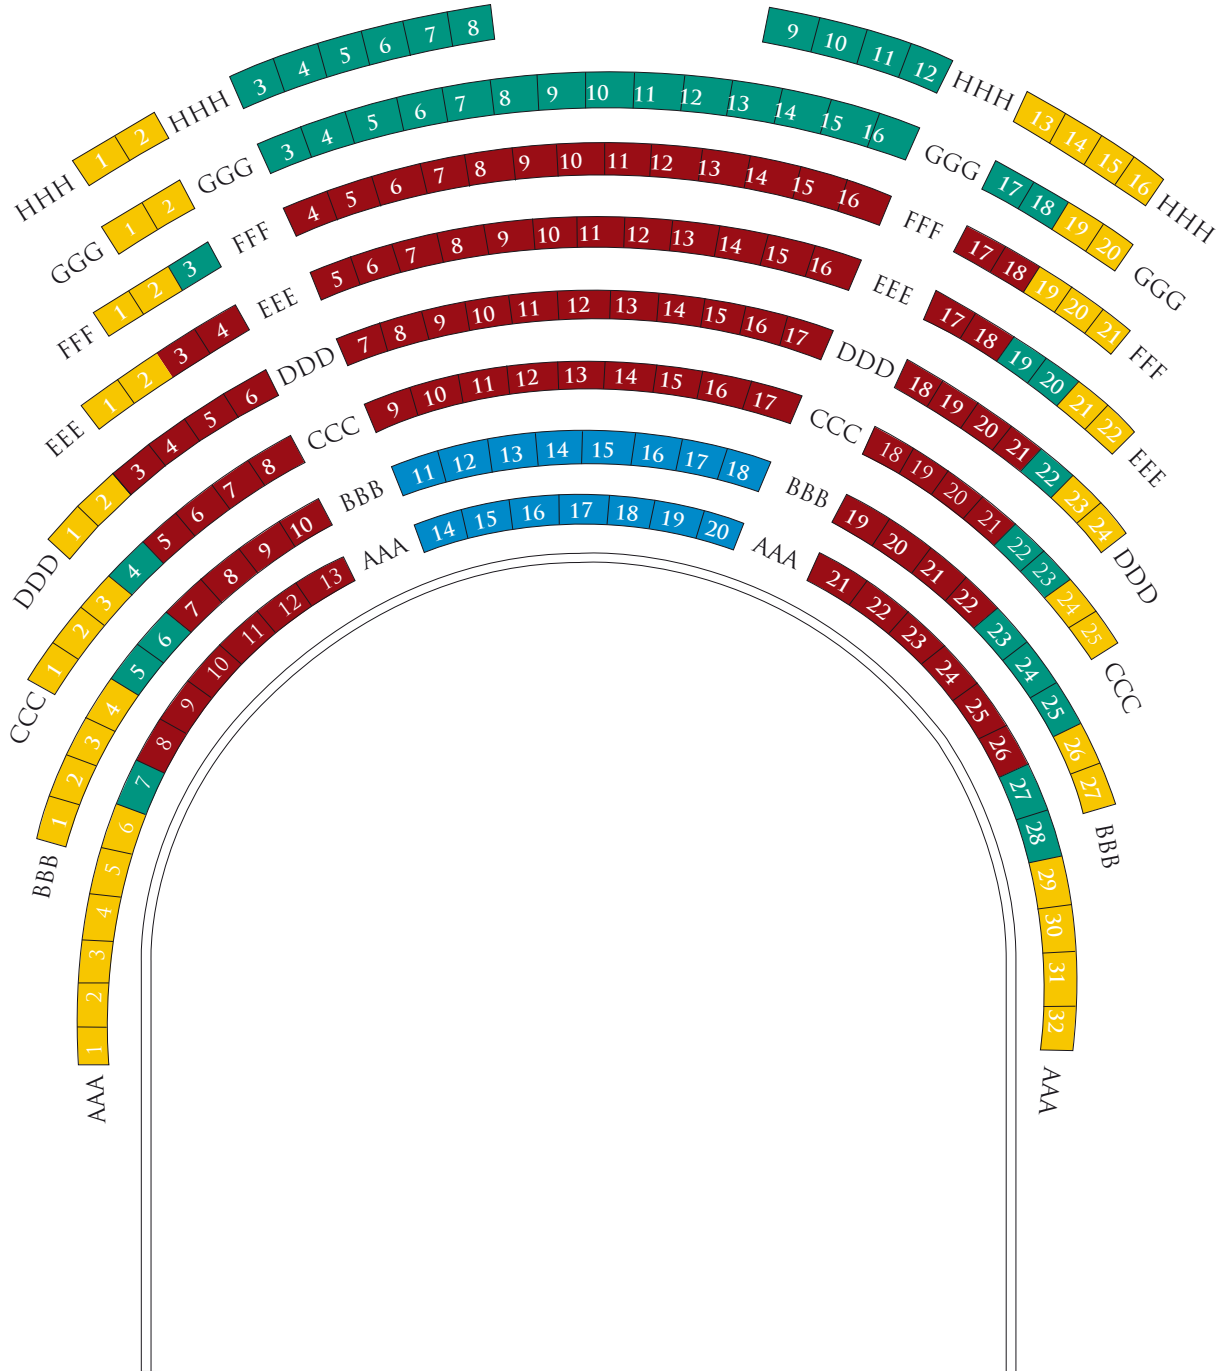

THEATRE ROYAL MAIN STAGE GALLERY

STAGE

- PREMIUM
- A RESERVE
- B RESERVE
- C RESERVE