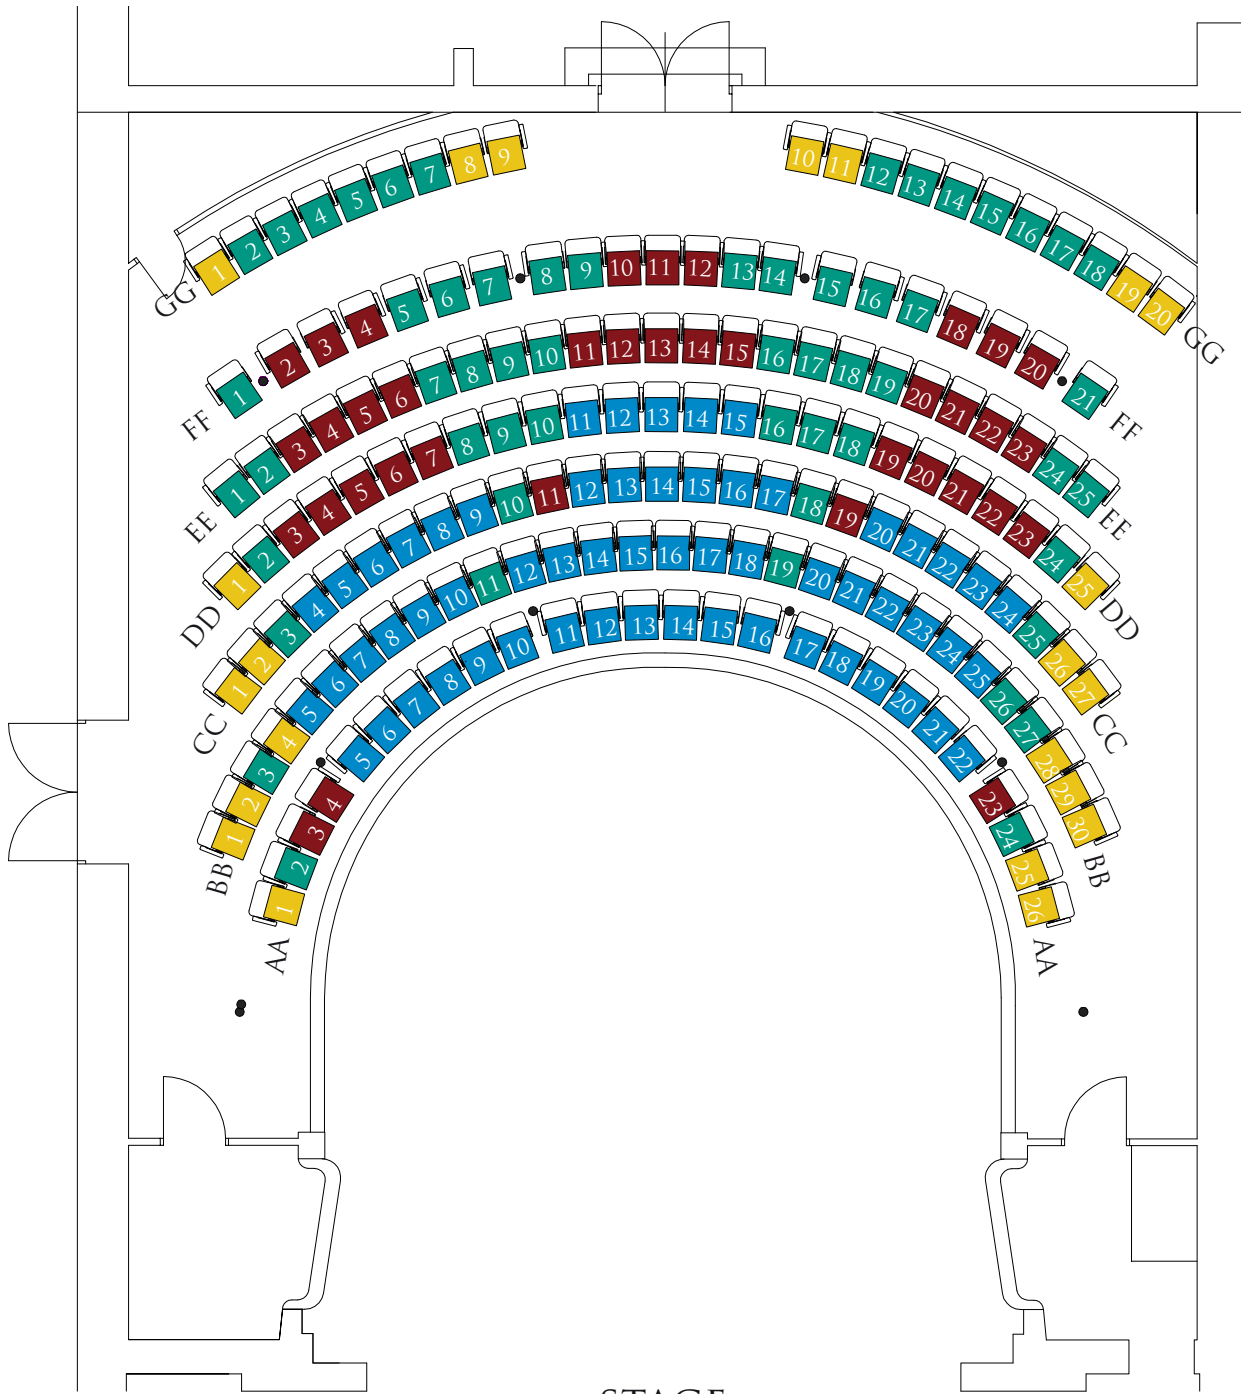

THEATRE ROYAL - DRESS CIRCLE

STAGE

- PREMIUM
- A RESERVE
- B RESERVE
- C RESERVE