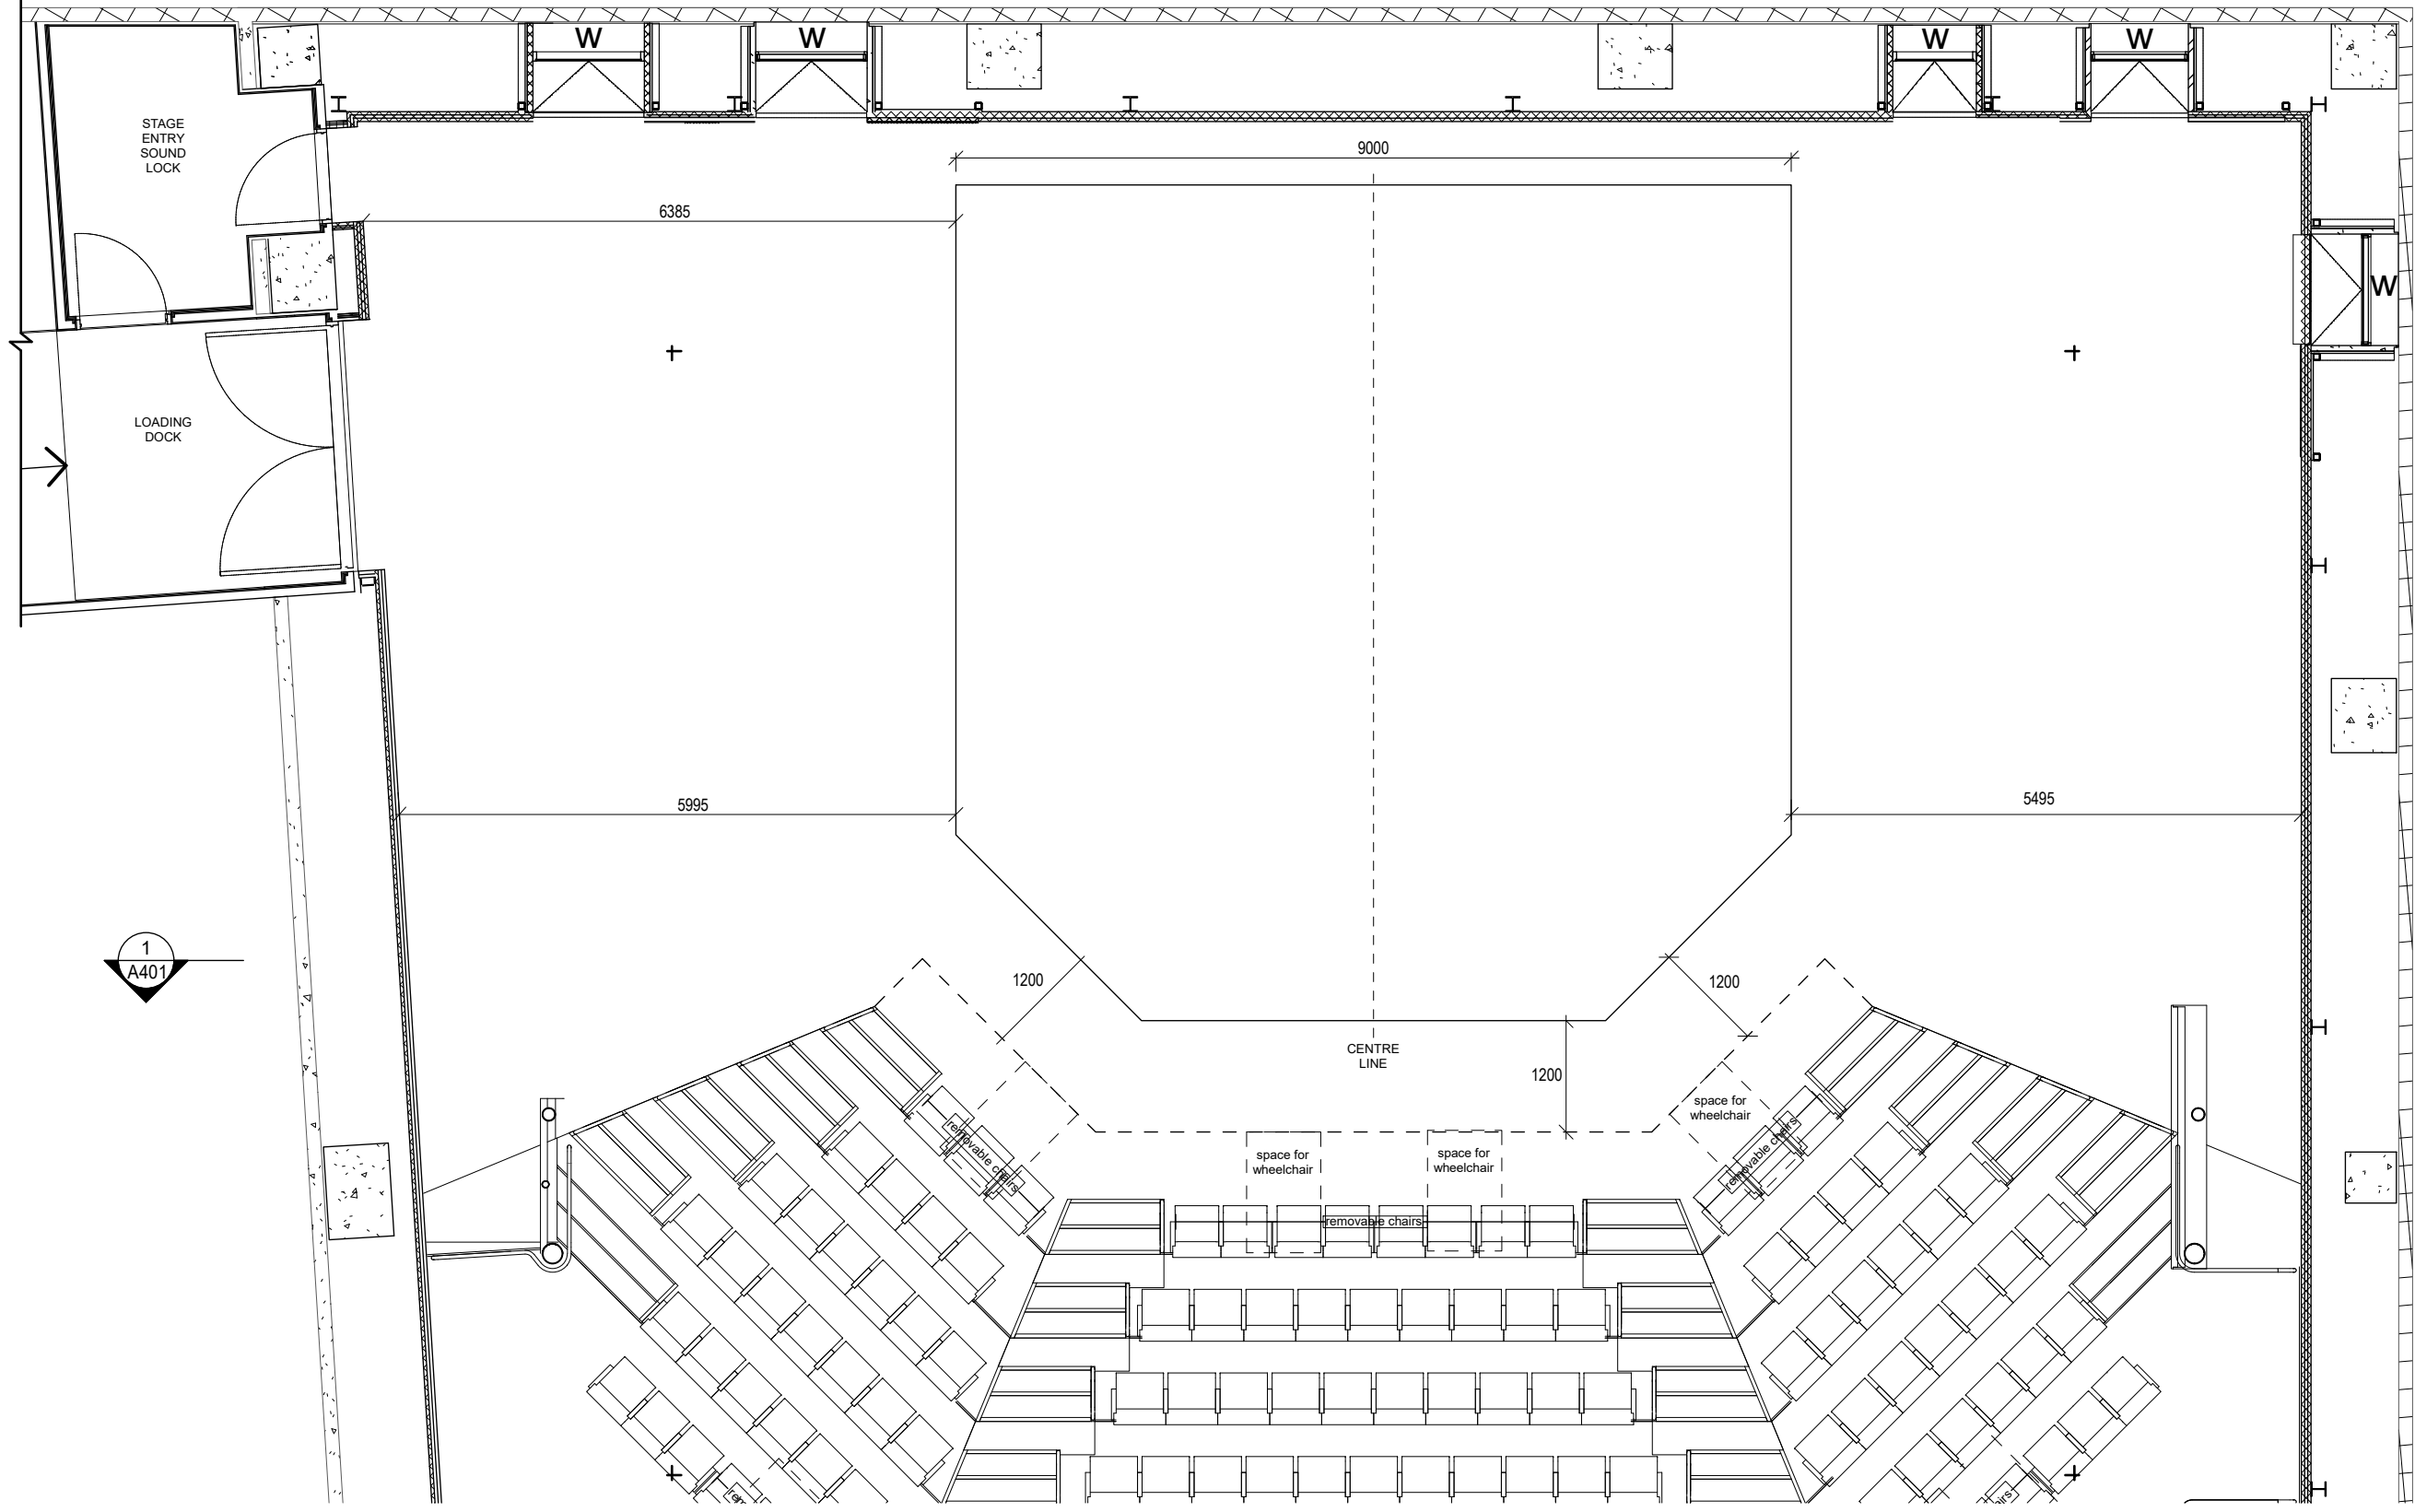

SCALE

SCALE

- 9400 fly line 05
- 8900 fly line 04
- 8400 fly line 03
- 7900 fly line 02
- 7400 fly line 01

SETTING LINE

LIMINAL ARCHITECTURE

STUDIO THEATRE - FLOOR PLAN

SCALE 1:75@A3

NOTES:

- + corner of grid
- W - windows